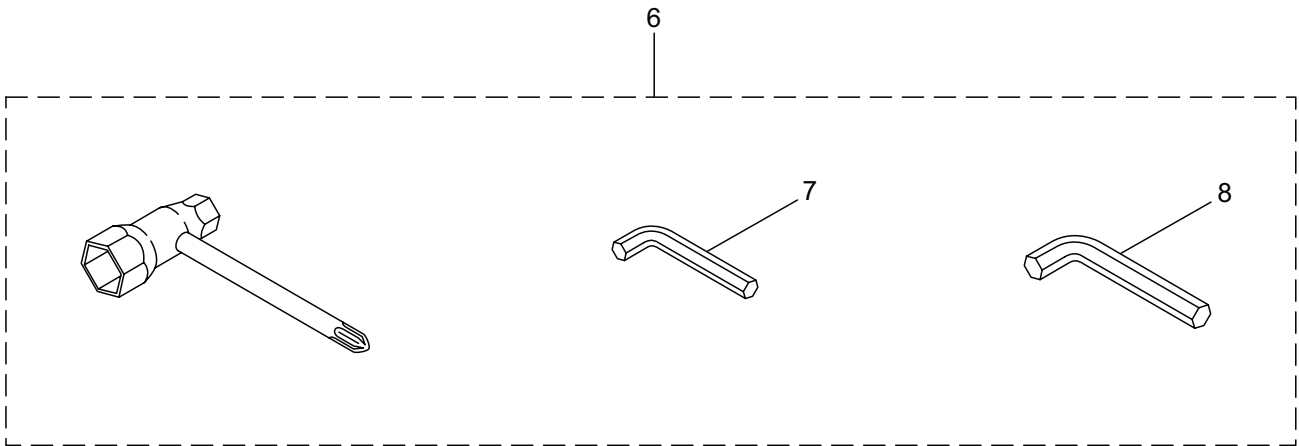

4. HT234D
ACCESSORIES

Ref. No.	Part No.	Part Name	Q'ty	Remarks
4-1	278441	Instruction Manual	1	
4-2	277946	Element S	1	
4-3	277947	Element F	1	
4-4	277945	Element S	1	
4-5	221460	Goggles	1	
4-6	264606	Tool Set	1	Incl.7,8
4-7	219431	Wrench	1	3mm
4-8	219432	Wrench	1	4mm
4-9	022865	Double-ended Wrench	1	8x10