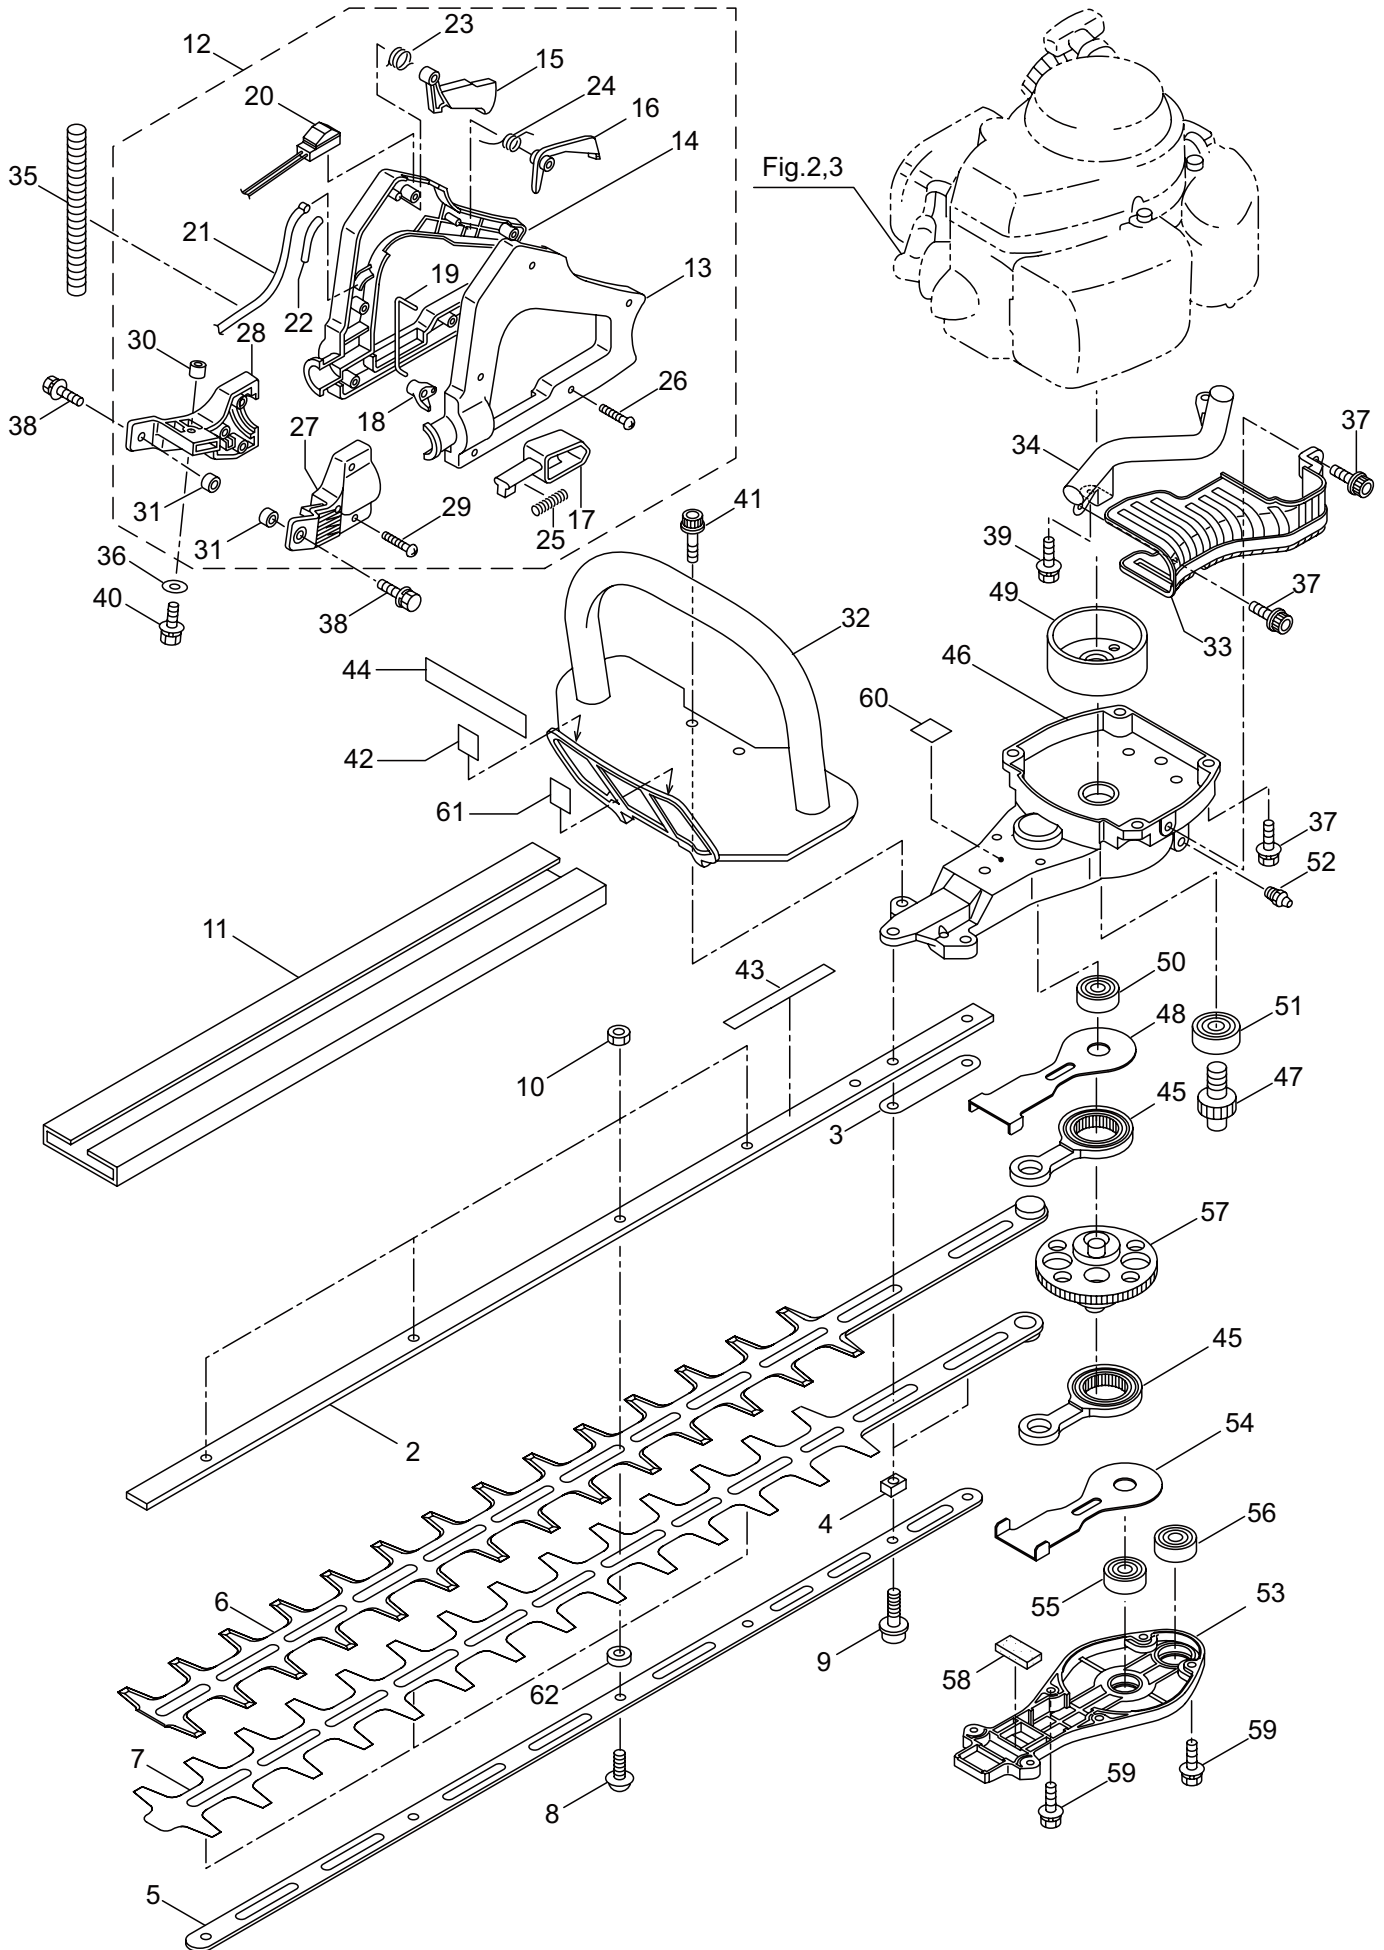

## CONTENTS

1. MAIN BODY .....	1 ~ 4
2. ENGINE .....	5 ~ 8
3. CARBURETOR, FUEL TANK .....	9 ~ 10
4. ACCESSORIES .....	11 ~ 12

2019. 03.

**MARUYAMA**

P/N 524516-1

1. HT234D  
MAIN BODY

Ref. No.	Part No.	Part Name	Q'ty	Remarks
1-1	362432	HT234D	1	
1-2	277418	Guide Plate	1	
1-3	271888	Spacer Plate	1	
1-4	271889	Spacer	2	
1-5	278432	Under Support	1	
1-6	271891	Upper Blade	1	
1-7	271892	Lower Blade	1	
1-8	277530	Screw	4	
1-9	271897	Screw	2	
1-10	271899	Nut	4	
1-11	271901	Cover of Blade	1	
1-12	271902	Rear Handle Ass'y	1	Incl.13-31
1-13	271278	Rear Handle (L)	1	
1-14	271279	Rear Handle (R)	1	
1-15	271280	Lever,Throttle	1	
1-16	271281	Stop Lever	1	
1-17	271282	Lock Lever	1	
1-18	271283	Lock Lever Stopper	1	
1-19	271284	Rod	1	
1-20	271285	Switch	1	
1-21	271904	Cable Comp	1	
1-22	271287	Spacer	1	
1-23	271288	Spring	1	
1-24	271289	Spring	1	
1-25	270400	Spring	1	
1-26	271276	Screw	5	
1-27	271274	Handle Stay (L)	1	
1-28	271275	Handle Stay (R)	1	
1-29	271276	Screw	3	
1-30	270424	Spacer	1	
1-31	271277	Spacer	2	
1-32	271905	Front Handle	1	
1-33	271906	Tail Pipe Cover	1	
1-34	271907	Tail Pipe Comp	1	
1-35	271221	Tube	1	
1-36	270843	Washer	1	25x6xt1.6
1-37	271908	Screw	6	
1-38	271909	Screw	2	
1-39	271910	Screw	1	
1-40	271911	Screw	1	
1-41	271912	Screw	2	
1-42	223925	Label	1	Grease up
1-43	591450	Label	1	
1-44	591449	Label	1	
1-45	271914	Rod Ass'y	2	

1. HT234D  
MAIN BODY

Ref. No.	Part No.	Part Name	Q'ty	Remarks
1-46	271918	Upper Case	1	
1-47	271919	Pinion	1	
1-48	271920	Plate	1	
1-49	270021	Drum	1	
1-50	271921	Bearing	1	
1-51	580767	Bearing	1	#6001 2RS
1-52	991937	Grease Nipple	1	M6
1-53	271923	Lower Case	1	
1-54	271924	Plate	1	
1-55	270423	Bearing	1	
1-56	271925	Bearing	1	
1-57	271926	Crank Comp	1	
1-58	271927	Felt	1	
1-59	271910	Screw	3	
1-60	266960	Label	1	
1-61	269433	Label	1	107dB
1-62	277421	Spacer	4	