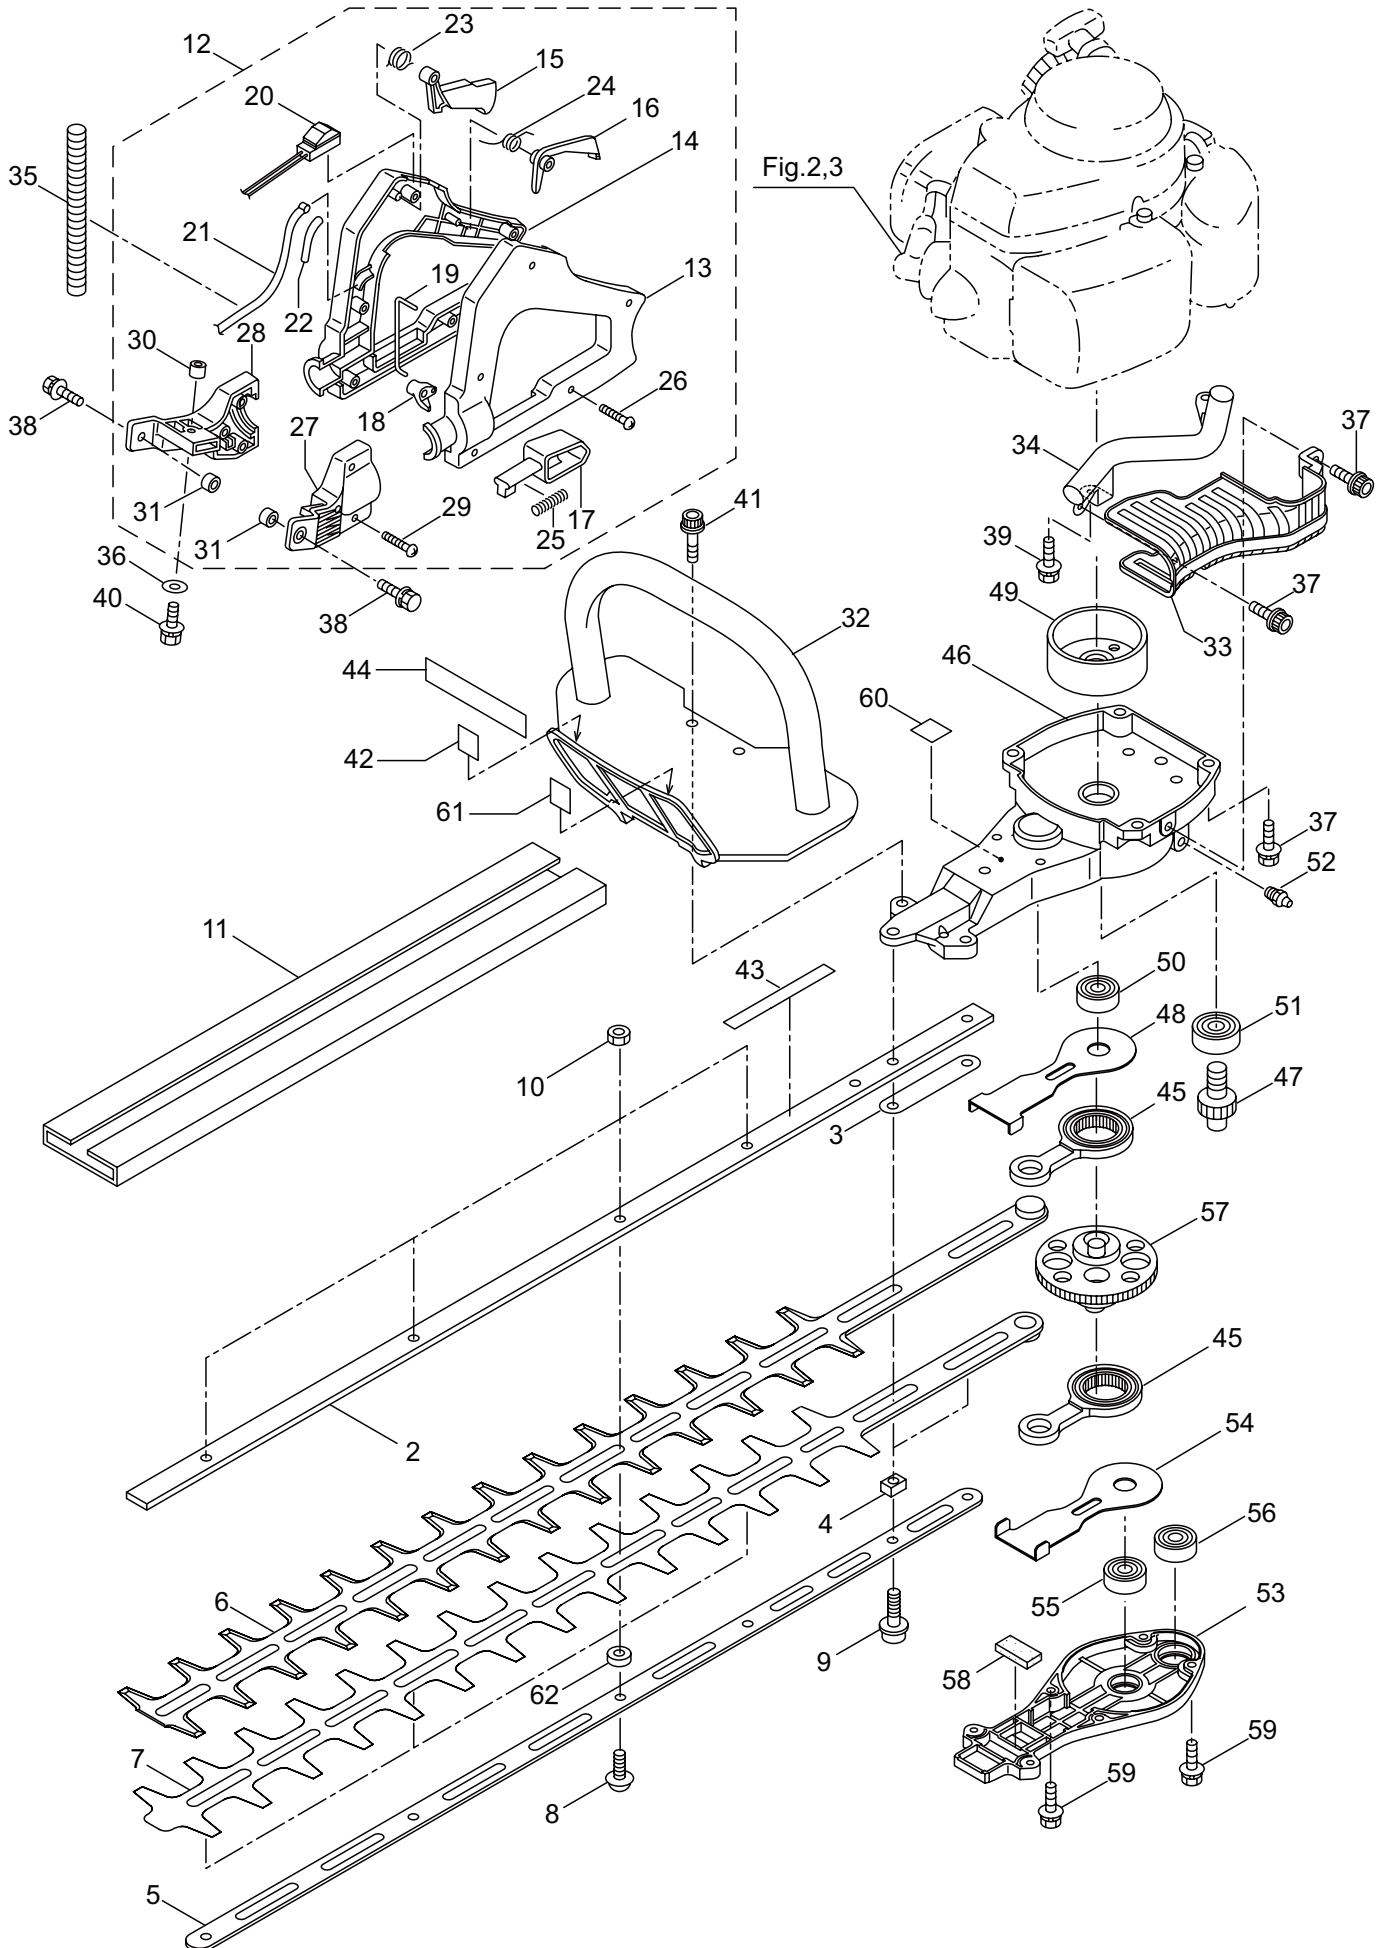

## CONTENTS

1. MAIN BODY .....	1 ~ 4
2. ENGINE .....	5 ~ 8
3. CARBURETOR, FUEL TANK .....	9 ~ 10
4. ACCESSORIES .....	11 ~ 12

2019. 03.

**MARUYAMA**

P/N 524516-1

1. HT234D  
MAIN BODY

Ref. No.	Part No.	Part Name	Q'ty	Remarks
1-1	362432	HT234D	1	
1-2	277418	Guide Plate	1	
1-3	271888	Spacer Plate	1	
1-4	271889	Spacer	2	
1-5	278432	Under Support	1	
1-6	271891	Upper Blade	1	
1-7	271892	Lower Blade	1	
1-8	277530	Screw	4	
1-9	271897	Screw	2	
1-10	271899	Nut	4	
1-11	271901	Cover of Blade	1	
1-12	271902	Rear Handle Ass'y	1	Incl.13-31
1-13	271278	Rear Handle (L)	1	
1-14	271279	Rear Handle (R)	1	
1-15	271280	Lever,Throttle	1	
1-16	271281	Stop Lever	1	
1-17	271282	Lock Lever	1	
1-18	271283	Lock Lever Stopper	1	
1-19	271284	Rod	1	
1-20	271285	Switch	1	
1-21	271904	Cable Comp	1	
1-22	271287	Spacer	1	
1-23	271288	Spring	1	
1-24	271289	Spring	1	
1-25	270400	Spring	1	
1-26	271276	Screw	5	
1-27	271274	Handle Stay (L)	1	
1-28	271275	Handle Stay (R)	1	
1-29	271276	Screw	3	
1-30	270424	Spacer	1	
1-31	271277	Spacer	2	
1-32	271905	Front Handle	1	
1-33	271906	Tail Pipe Cover	1	
1-34	271907	Tail Pipe Comp	1	
1-35	271221	Tube	1	
1-36	270843	Washer	1	25x6xt1.6
1-37	271908	Screw	6	
1-38	271909	Screw	2	
1-39	271910	Screw	1	
1-40	271911	Screw	1	
1-41	271912	Screw	2	
1-42	223925	Label	1	Grease up
1-43	591450	Label	1	
1-44	591449	Label	1	
1-45	271914	Rod Ass'y	2	

1. HT234D  
MAIN BODY

Ref. No.	Part No.	Part Name	Q'ty	Remarks
1-46	271918	Upper Case	1	
1-47	271919	Pinion	1	
1-48	271920	Plate	1	
1-49	270021	Drum	1	
1-50	271921	Bearing	1	
1-51	580767	Bearing	1	#6001 2RS
1-52	991937	Grease Nipple	1	M6
1-53	271923	Lower Case	1	
1-54	271924	Plate	1	
1-55	270423	Bearing	1	
1-56	271925	Bearing	1	
1-57	271926	Crank Comp	1	
1-58	271927	Felt	1	
1-59	271910	Screw	3	
1-60	266960	Label	1	
1-61	269433	Label	1	107dB
1-62	277421	Spacer	4	