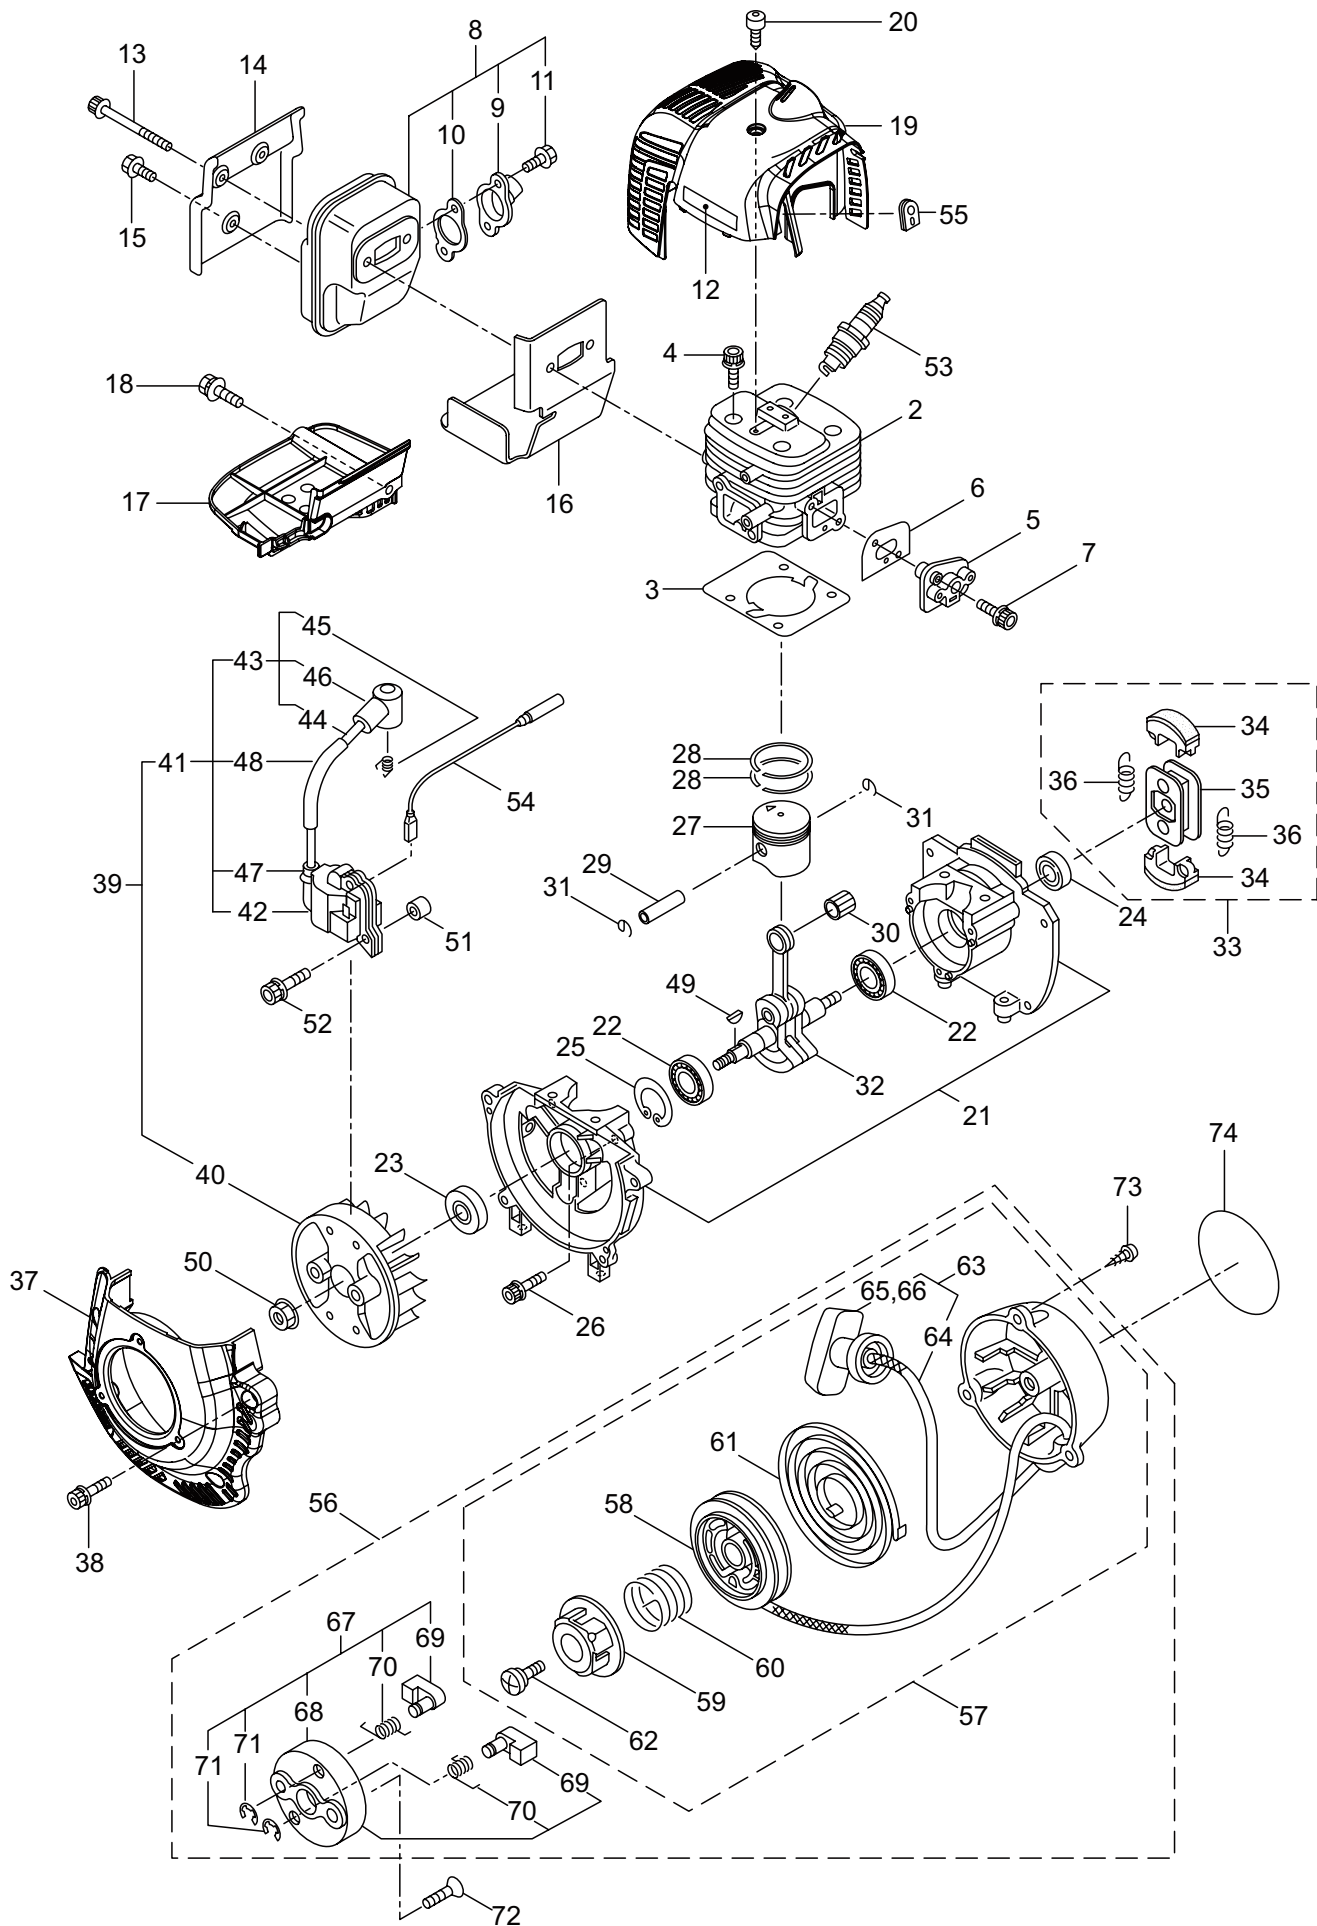

1. HT234D  
MAIN BODY

Ref. No.	Part No.	Part Name	Q'ty	Remarks
1-46	271918	Upper Case	1	
1-47	271919	Pinion	1	
1-48	271920	Plate	1	
1-49	270021	Drum	1	
1-50	271921	Bearing	1	
1-51	580767	Bearing	1	#6001 2RS
1-52	991937	Grease Nipple	1	M6
1-53	271923	Lower Case	1	
1-54	271924	Plate	1	
1-55	270423	Bearing	1	
1-56	271925	Bearing	1	
1-57	271926	Crank Comp	1	
1-58	271927	Felt	1	
1-59	271910	Screw	3	
1-60	266960	Label	1	
1-61	269433	Label	1	107dB
1-62	277421	Spacer	4	

## 2. HT234D ENGINE

Ref. No.	Part No.	Part Name	Q'ty	Remarks
2-46	283178	Plug Boot	1	
2-47	283271	Cap	1	
2-48	289486	Insulator	1	
2-49	261076	Woodruff Key	1	3x10
2-50	261417	Nut,Rotor	1	M8
2-51	280381	Spacer	2	
2-52	261256	Cap Screw	2	M4x25
2-53	285982	Spark Plug	1	NGK BPM8Y
2-54	261772	Lead	1	
2-55	283140	Grommet	1	
2-56	283171	Recoil Starter Ass'y	1	Incl.57-71
2-57	283172	Starter Ass'y	1	Incl.58-66
2-58	286363	Reel	1	
2-59	286364	Cam Plate	1	
2-60	283290	Spring	1	
2-61	280931	Spiral Spring	1	
2-62	267213	Screw	1	
2-63	283291	Rope Ass'y	1	Incl.64-66
2-64	283292	Starter Rope	1	
2-65	261725	Starter Grip	1	
2-66	283293	Rope Stopper	1	
2-67	283173	Starter Pulley Ass'y	1	Incl.68-71
2-68	283294	Starter Pulley	1	
2-69	280936	Ratchet	2	
2-70	283295	Spring	2	
2-71	020299	E-Ring	2	#4
2-72	264535	Screw	2	M6x20
2-73	280144	Tapping Screw	3	
2-74	277567	Label	1	HT234D