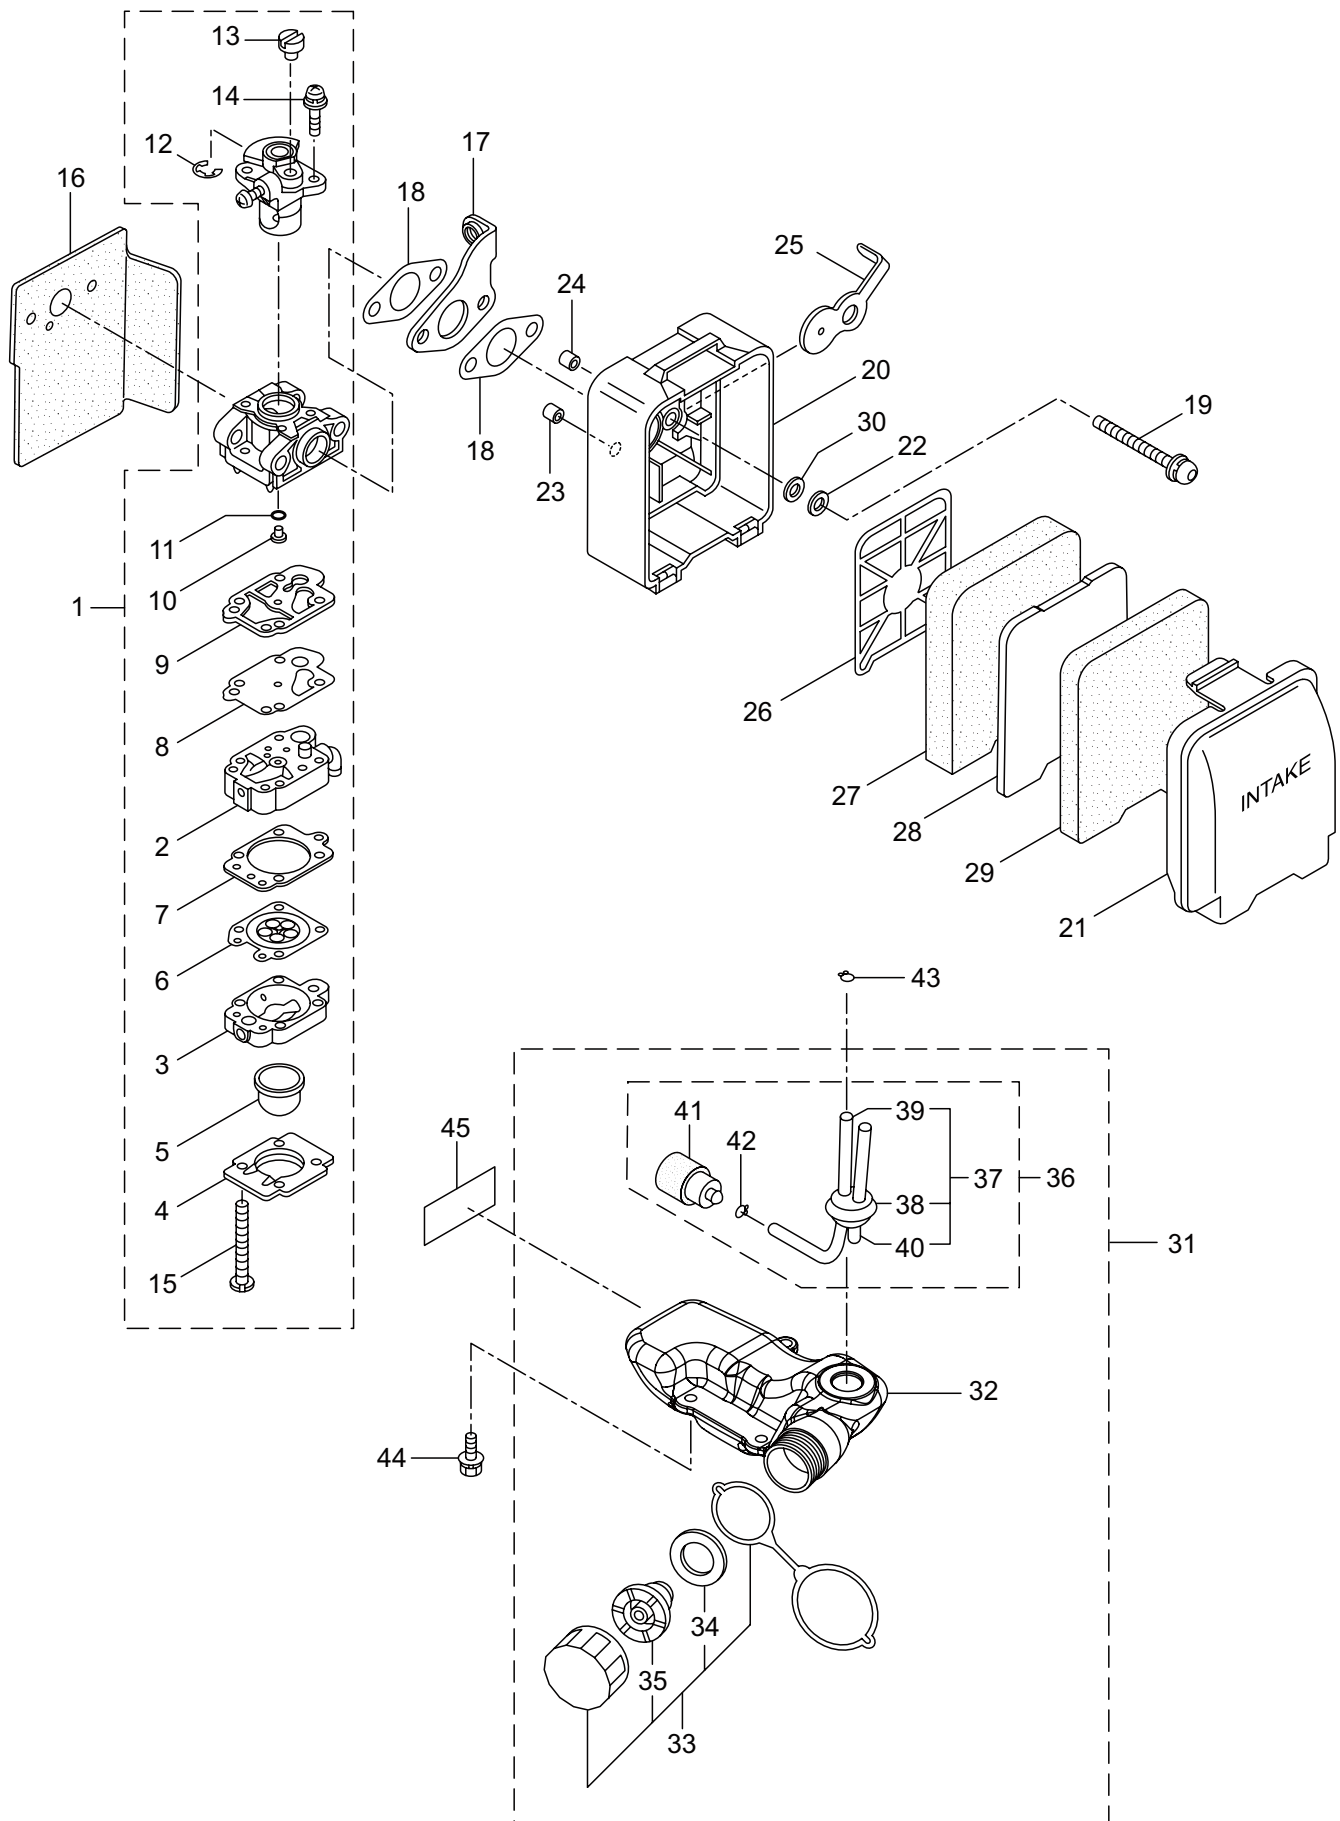

3. HT234D
CARBURETOR, FUEL TANK

Ref. No.	Part No.	Part Name	Q'ty	Remarks
3-1	274032	Carburetor Ass'y	1	Incl.2-15 New gasket required
3-2	268499	Pump Body	1	
3-3	262991	Purge Body	1	
3-4	262992	Cover Plate	1	
3-5	261874	Primer Bulb	1	
3-6	283905	Diaphragm, Meterring	1	
3-7	262993	Gasket	1	
3-8	262994	Diaphragm,Fuel Pump	1	
3-9	282576	Gasket	1	
3-10	285030	Main Jet	1	
3-11	261871	O-Ring	1	
3-12	261876	E-Ring	1	
3-13	261658	Swivel	1	
3-14	264682	Screw	2	
3-15	262996	Screw	4	
3-16	288517	Gasket	1	
3-17	268535	Stay	1	
3-18	272704	Gasket	2	
3-19	264016	Cap Screw	2	M5x60
3-20	274517	Housing	1	
3-21	263713	Air Filter Cover	1	
3-22	263000	Washer	1	
3-23	263715	Sleeve	1	
3-24	274518	Sleeve	1	
3-25	263007	Choke Valve	1	
3-26	263717	Screen	1	
3-27	277946	Element S	1	
3-28	277947	Element F	1	
3-29	277945	Element S	1	
3-30	274243	Washer	1	7.4x10.5x0.15
3-31	276555	Fuel Tank Ass'y	1	Incl.32-42
3-32	275559	Fuel Tank	1	
3-33	283438	Tank Cap Ass'y	1	Incl.34,35
3-34	283727	Gasket	1	
3-35	283764	Breather Ass'y	1	
3-36	265752	Fuel Pipe Pick-up Ass'y	1	Incl.37-42
3-37	264031	Fuel Pipe Ass'y	1	Incl.38-40
3-38	261115	Grommet	1	
3-39	261690	Fuel Pipe	1	160L
3-40	263038	Return Pipe	1	3x6x85L
3-41	264653	Filter Ass'y	1	
3-42	261117	Clip	1	
3-43	261117	Clip	1	
3-44	269690	Cap Screw	4	M5x18
3-45	283207	Label	1