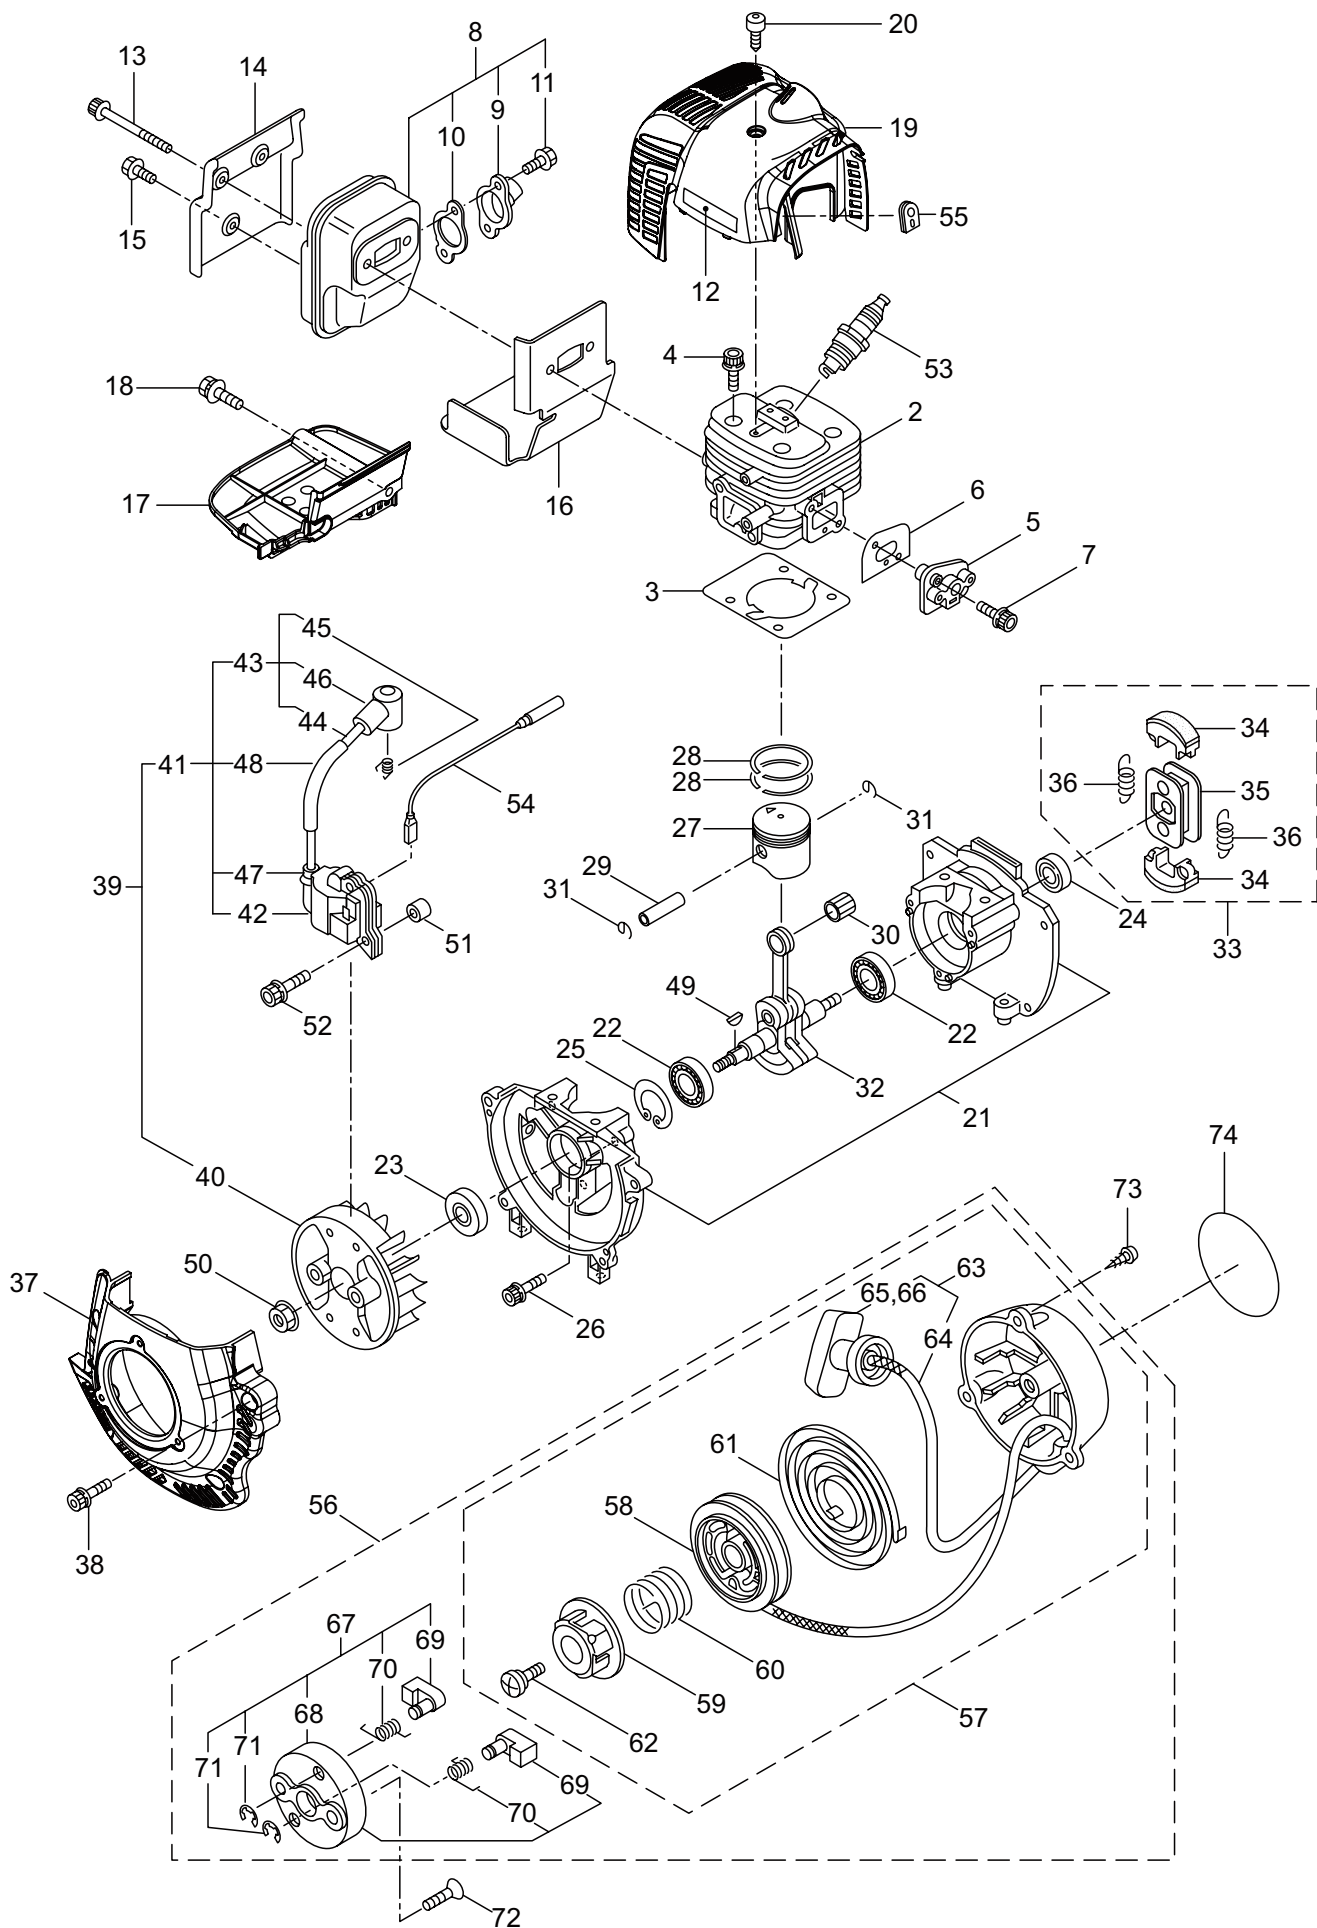

2. HT234D ENGINE

Ref. No.	Part No.	Part Name	Q'ty	Remarks
2-1	875067	Engine	1	CE230H/23
2-2	288499	Cylinder	1	
2-3	286074	Gasket	1	
2-4	261250	Cap Screw	4	M5x20
2-5	265802	Insulator	1	New gasket required
2-6	267049	Gasket	1	
2-7	265924	Cap Screw	2	M5x25
2-8	275641	Muffler Ass'y	1	Incl.9-11
2-9	288503	Muffler Tail	1	
2-10	289382	Gasket	1	
2-11	288542	Screw	2	M4x8
2-12	266959	Label	1	Caution
2-13	266402	Cap Screw	2	M5x55
2-14	275562	Muffler Guard	1	
2-15	288542	Screw	1	M4x8
2-16	275561	Gasket	1	
2-17	275560	Under Cover	1	
2-18	267191	Cap Screw	1	M5x16
2-19	276564	Top Cover Comp	1	
2-20	286399	Knob	1	M5
2-21	288537	Crankcase	1	
2-22	280488	Bearing	2	PPL 6001
2-23	261492	Oil Seal	1	ISCD12287
2-24	261386	Oil Seal	1	ISCD12227
2-25	055185	Snap Ring	1	H28
2-26	261246	Cap Screw	3	M5x25
2-27	283379	Piston	1	
2-28	282177	Piston Ring	2	
2-29	261036	Piston Pin	1	
2-30	263957	Bearing, Needle	1	KTV81112EG01 B2
2-31	261576	Clip,Piston	2	
2-32	288511	Crankshaft/Conn.Rod Ass'y	1	
2-33	246054	Clutch Ass'y	1	Incl.34-36
2-34	246068	Clutch Shoe	2	(2)required
2-35	246069	Clutch Boss Comp	1	
2-36	246070	Spring	2	(2)required
2-37	275557	Fan Cover	1	
2-38	261250	Cap Screw	4	M5x20
2-39	288514	Magneto Ass'y	1	Incl.40-48
2-40	288515	Rotor/Fan	1	
2-41	288516	Ignition Coil Ass'y	1	Incl.42-48
2-42	289483	Coil	1	
2-43	289484	Spark Plug Wire Ass'y	1	Incl.44-46
2-44	289485	Spark Plug Wire	1	
2-45	272805	Connector	1