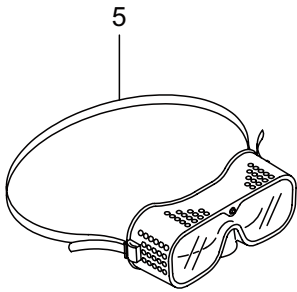

4. HT234D
ACCESSORIES

Ref. No.	Part No.	Part Name	Q'ty	Remarks
4-1	278441	Instruction Manual	1	
4-2	277946	Element S	1	
4-3	277947	Element F	1	
4-4	277945	Element S	1	
4-5	221460	Goggles	1	
4-6	264606	Tool Set	1	Incl.7,8
4-7	219431	Wrench	1	3mm
4-8	219432	Wrench	1	4mm
4-9	022865	Double-ended Wrench	1	8x10