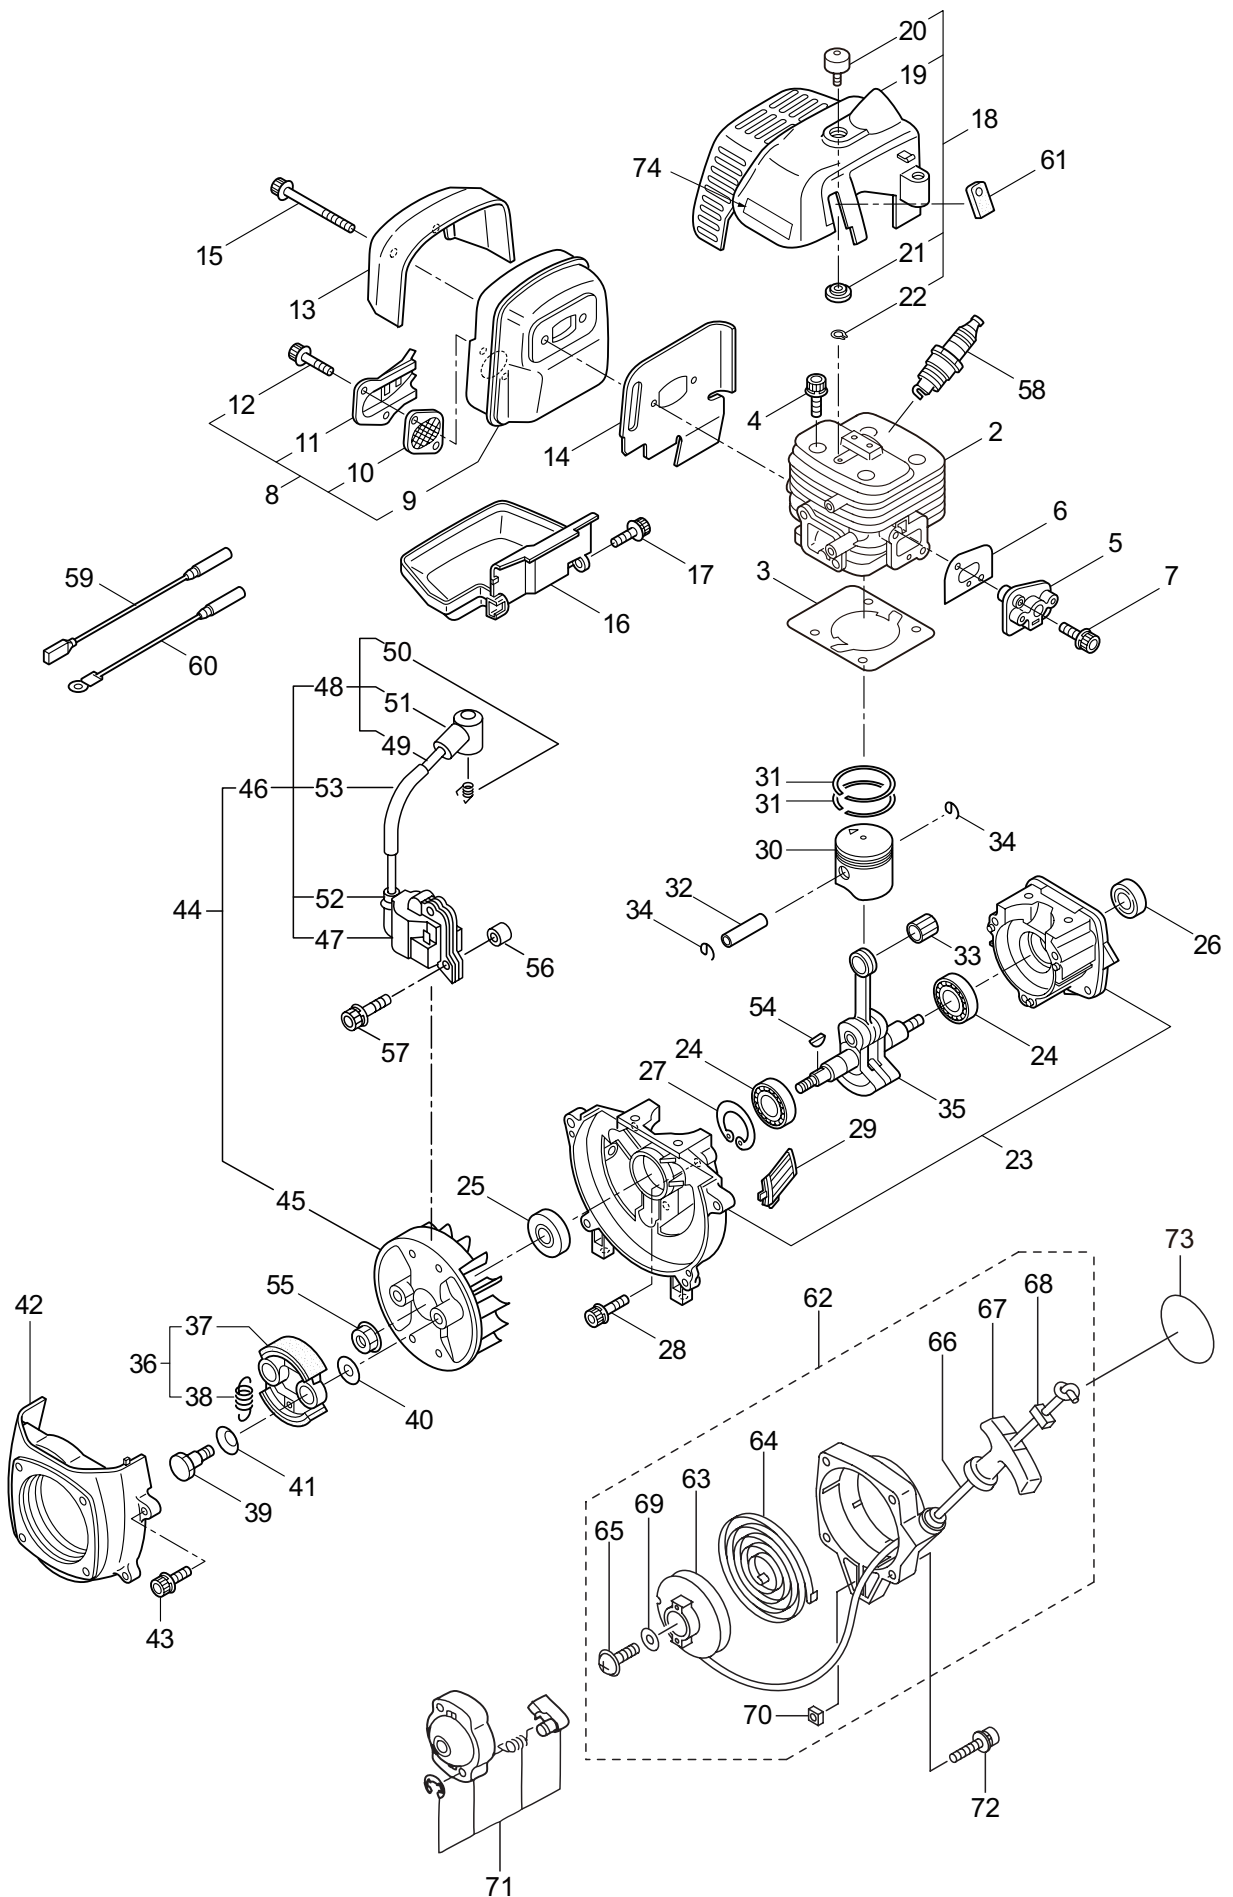

3. AHT2350D(16) ENGINE

Ref. No.	Part No.	Part Name	Q'ty	Remarks
3-46	288516	Ignition Coil Ass'y	1	Incl.47-53
3-47	289483	Coil	1	
3-48	289484	Spark Plug Wire Ass'y	1	Incl.49-51
3-49	289485	Spark Plug Wire	1	
3-50	272805	Connector	1	
3-51	283178	Plug Boot	1	
3-52	283271	Cap	1	
3-53	289486	Insulator	1	
3-54	261076	Woodruff Key	1	3x10
3-55	261417	Nut,Rotor	1	M8
3-56	280381	Spacer	2	
3-57	261256	Cap Screw	2	M4x25
3-58	285982	Spark Plug	1	NGK BPM8Y
3-59	261772	Lead	1	
3-60	289760	Lead	1	115M4 CBH
3-61	269189	Grommet	1	
3-62	282757	Starter Ass'y	1	Incl.63-70
3-63	280492	Reel	1	
3-64	287421	Spiral Spring	1	
3-65	280494	Screw	1	
3-66	283616	Starter Rope	1	
3-67	282186	Starter Grip	1	
3-68	282187	Stopper	1	
3-69	280547	Washer	1	
3-70	269423	Nut	1	
3-71	269492	Starter Pulley Ass'y	1	
3-72	265724	Cap Screw	4	M4x25
3-73	276185	Label	1	
3-74	284587	Label	1