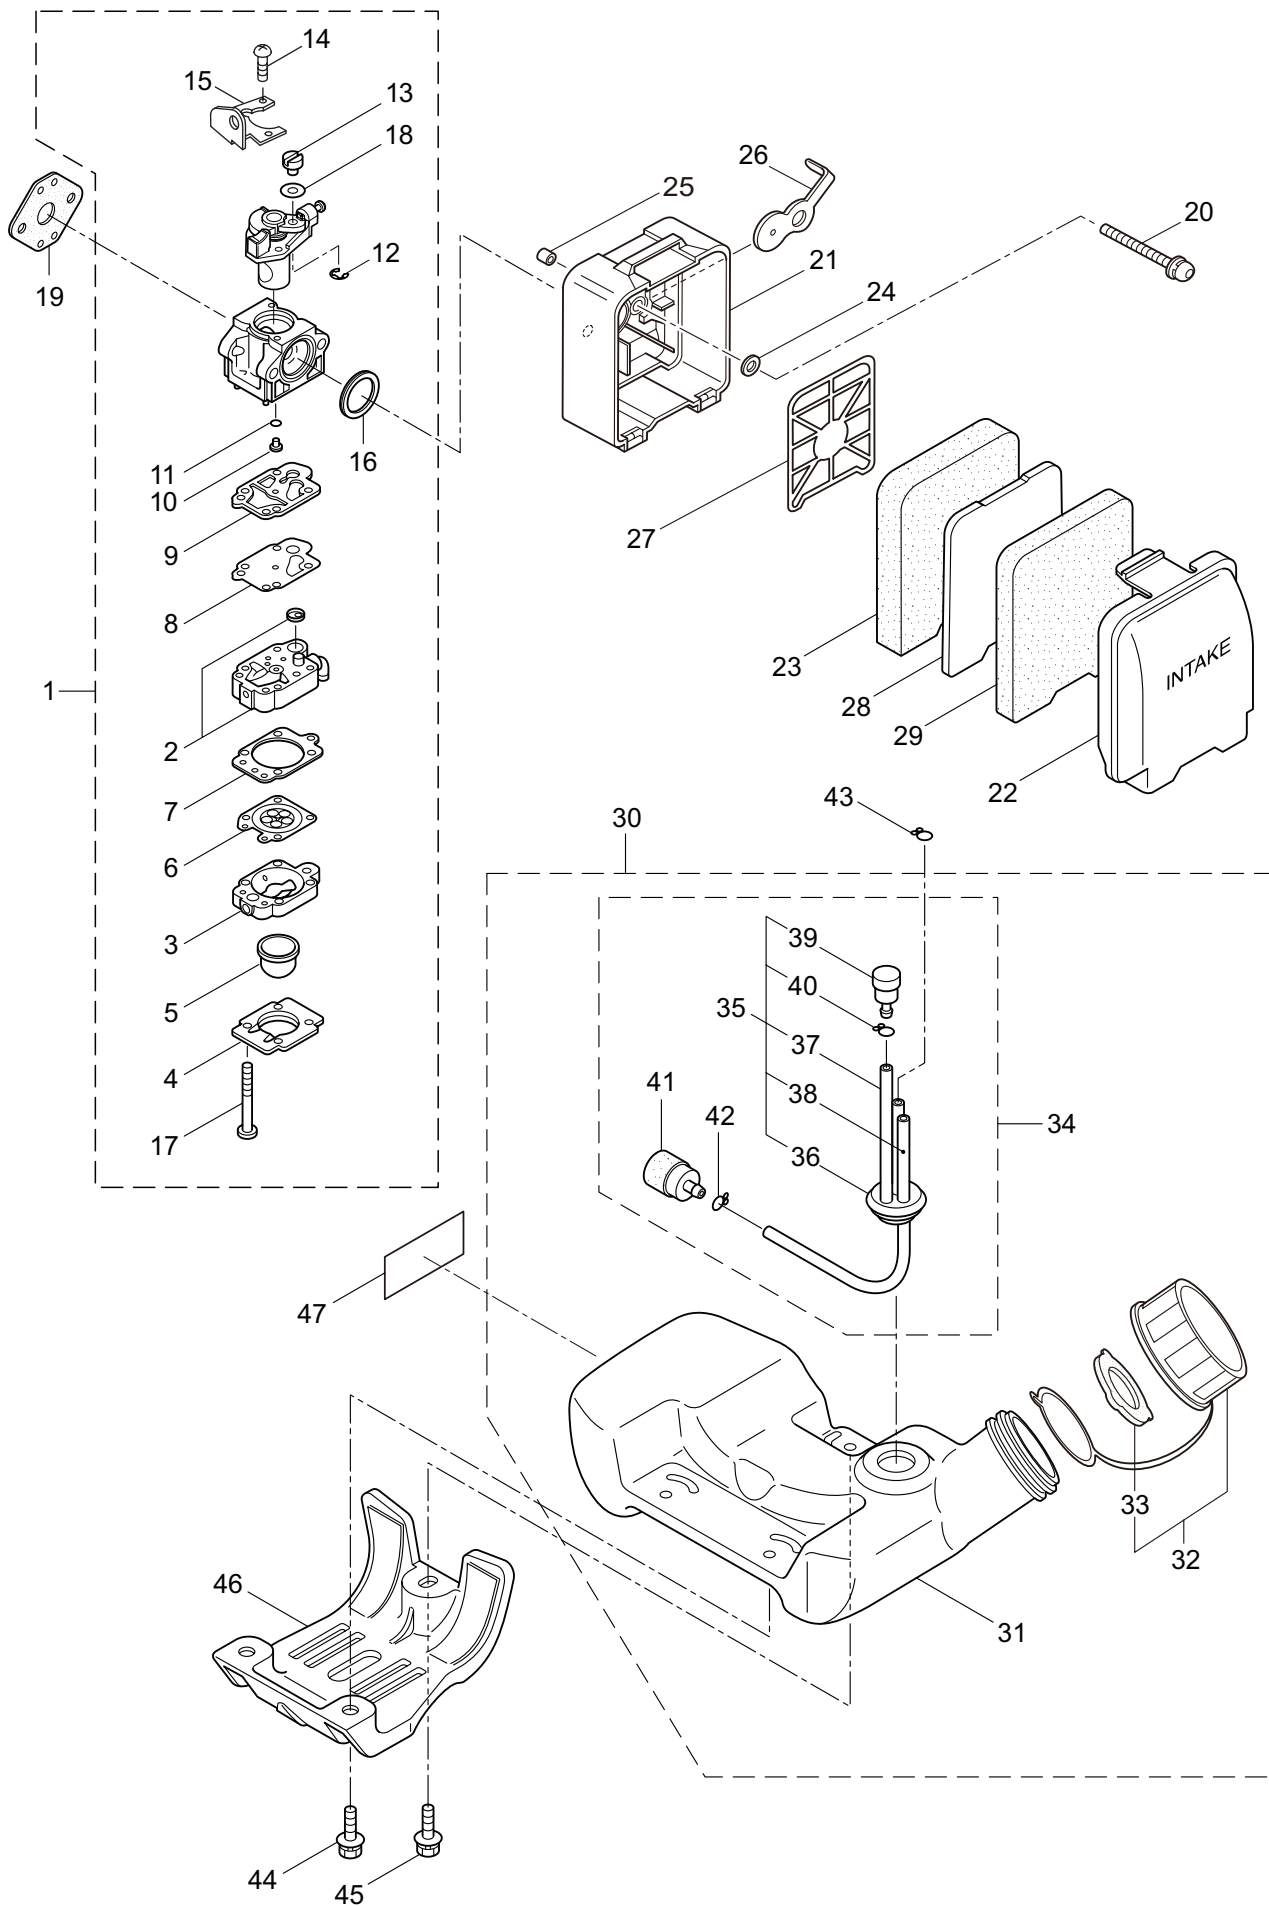

4. AHT2350D(16)
CARBURETOR, FUEL TANK

Ref. No.	Part No.	Part Name	Q'ty	Remarks
4-1	276357	Carburetor Ass'y	1	Incl.2-18 New gasket required
4-2	264155	Pump Body	1	
4-3	262991	Purge Body	1	
4-4	262992	Cover Plate	1	
4-5	261874	Primer Bulb	1	
4-6	283905	Diaphragm, Meterring	1	
4-7	262993	Gasket	1	
4-8	262994	Diaphragm,Fuel Pump	1	
4-9	282576	Gasket	1	
4-10	289621	Main Jet	1	
4-11	261871	O-Ring	1	
4-12	261876	E-Ring	1	
4-13	261658	Swivel	1	
4-14	261875	Screw	2	
4-15	264677	Bracket	1	
4-16	261657	Packing	1	
4-17	262996	Screw	4	
4-18	264678	Washer	1	
4-19	261864	Gasket	1	
4-20	262720	Cap Screw	2	M5x55
4-21	263723	Housing	1	
4-22	263713	Air Filter Cover	1	
4-23	263714	Foam Element	1	
4-24	263000	Washer	1	
4-25	263715	Sleeve	2	
4-26	263007	Choke Valve	1	
4-27	263717	Screen	1	
4-28	274080	Element F	1	
4-29	285424	Element S	1	
4-30	286942	Fuel Tank Ass'y	1	Incl.31-42
4-31	281445	Fuel Tank	1	
4-32	281564	Fuel Tank Cap Ass'y	1	Incl.33
4-33	269377	Gasket	1	
4-34	282334	Fuel Pipe Pick-up Ass'y	1	Incl.35-42
4-35	282335	Fuel Pipe Ass'y	1	Incl.36-40
4-36	268065	Grommet	1	
4-37	282337	Return Pipe	1	
4-38	282501	Fuel Pipe	1	150L
4-39	261590	Breather	1	
4-40	261117	Clip	1	
4-41	264653	Filter Ass'y	1	
4-42	261117	Clip	1	
4-43	261117	Clip	1	
4-44	281714	Cap Screw	2	M5x20
4-45	281715	Cap Screw	1	M5x20