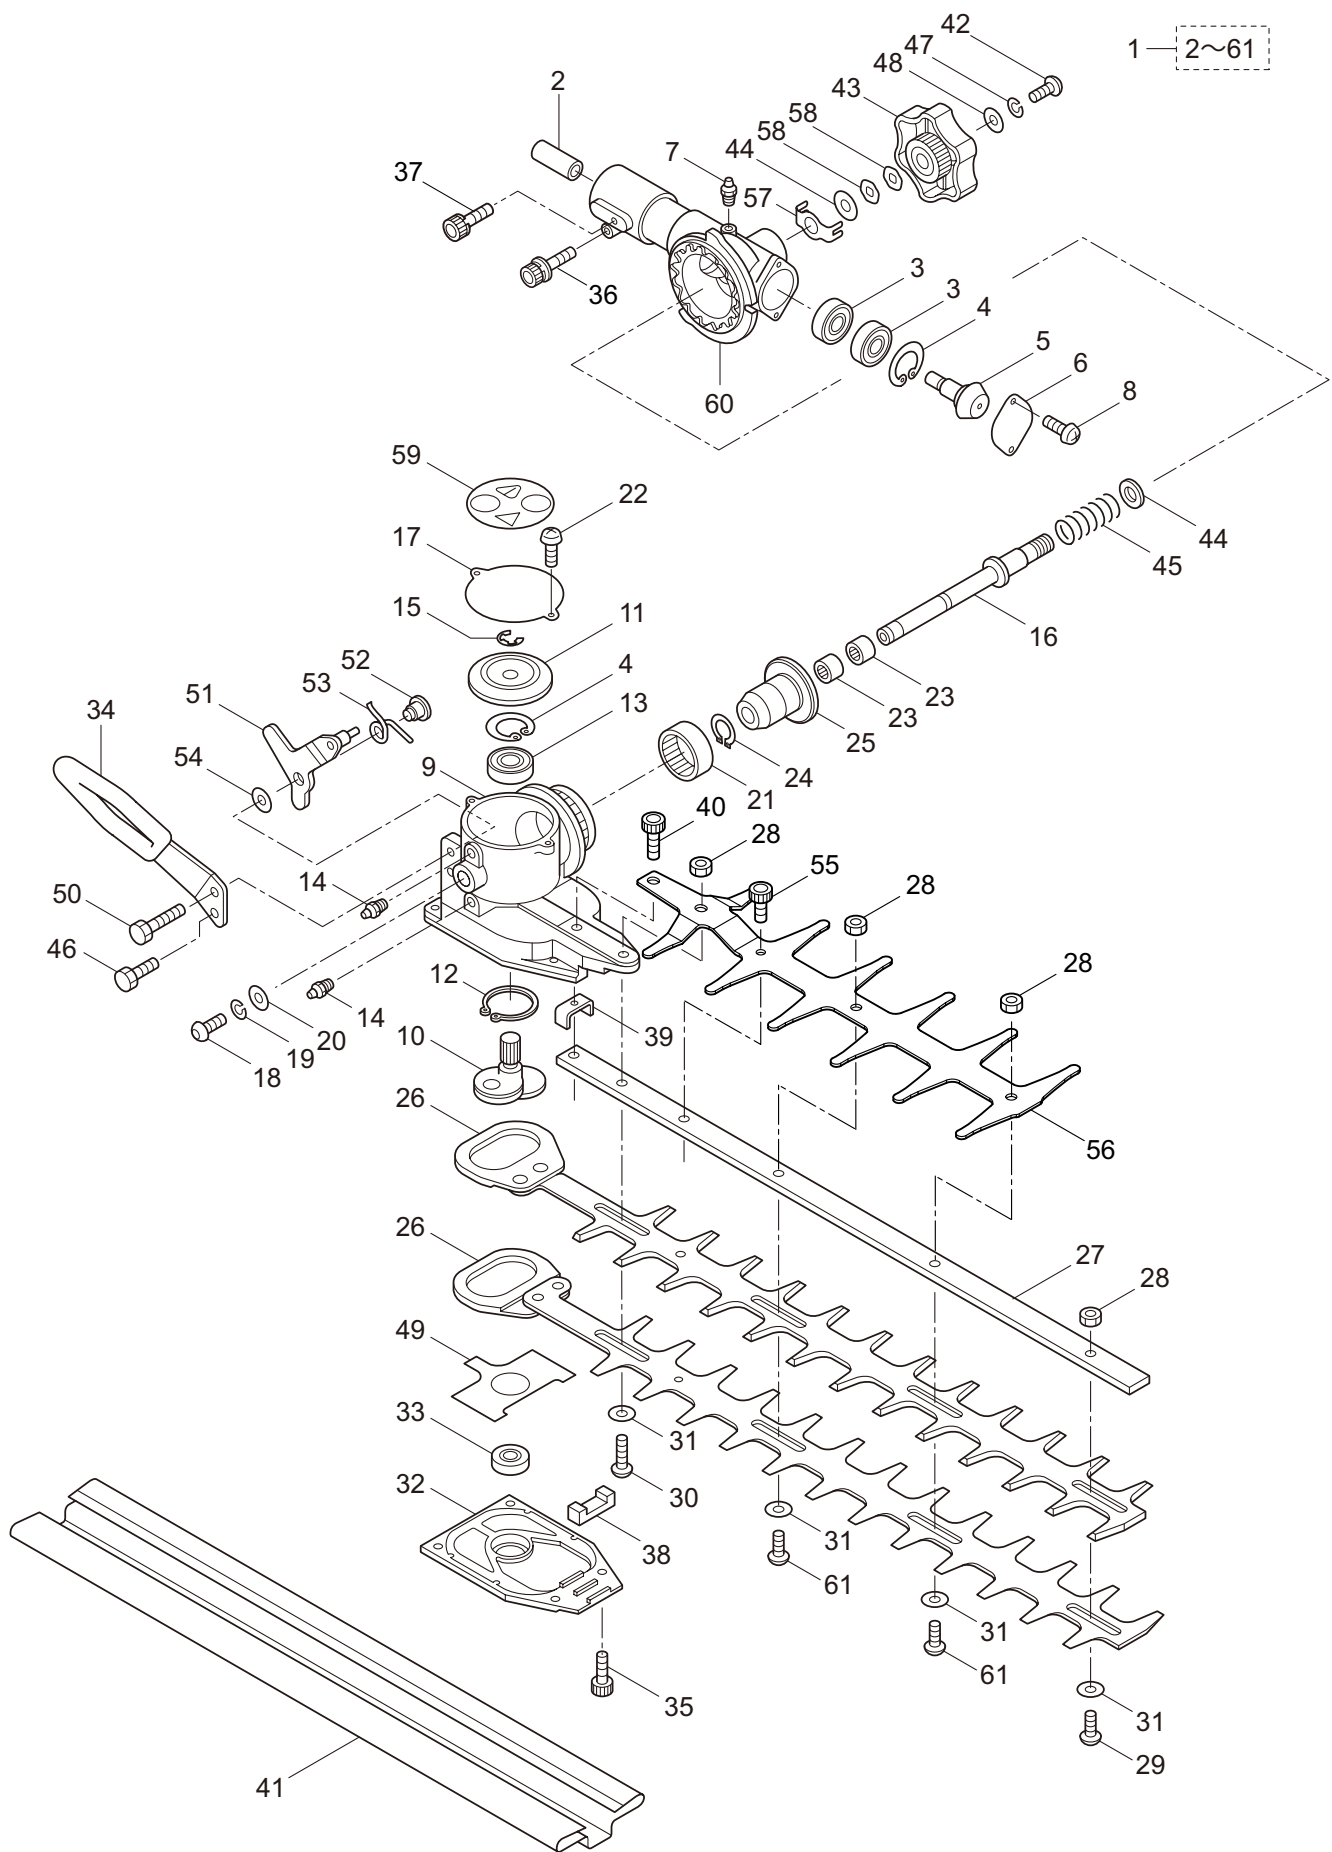

2. AHT2350D(16)
GEARCASE

Ref. No.	Part No.	Part Name	Q'ty	Remarks
2-1	237225	Trimmer Ass'y	1	Incl.2-61
2-2	631779	Joint	1	
2-3	407313	Bearing	2	
2-4	631757	Snap Ring	2	RTW26
2-5	407314	Bevel Gear	1	
2-6	407315	Cover	1	
2-7	580766	Grease Nipple	1	M6
2-8	631753	Screw	2	M4x8
2-9	407316	Gearcase	1	
2-10	407317	Crankshaft	1	
2-11	407318	Bevel Gear	1	
2-12	631759	Snap Ring	1	STW28
2-13	582443	Bearing	1	#6000 2RS
2-14	580766	Grease Nipple	2	M6
2-15	631755	Snap Ring	1	ETW6
2-16	407319	Shaft	1	
2-17	407320	Cover	1	
2-18	407321	Screw	1	M6x16
2-19	631749	Spring Washer	1	M6
2-20	582436	Washer	1	M6
2-21	407322	Bearing	1	
2-22	631753	Screw	2	M4x8
2-23	407323	Bearing	2	
2-24	407324	Snap Ring	1	
2-25	407325	Bevel Gear	1	
2-26	407350	Blade	2	
2-27	415328	Guide Plate	1	
2-28	580764	U-Nut	4	M6
2-29	631765	Screw	1	L17
2-30	407328	Screw	1	L26
2-31	991913	Washer	4	
2-32	407329	Low Case	1	
2-33	631771	Bearing	1	#608 2RS
2-34	407330	Handle	1	
2-35	407331	Bolt	4	M5x14
2-36	631778	Cap Screw	1	M5x25
2-37	631777	Cap Screw	1	M5x12
2-38	407332	Felt	1	
2-39	407333	Plate	1	
2-40	407334	Bolt	1	M5x16
2-41	407352	Cover of Blade	1	
2-42	407336	Screw	1	M6x12
2-43	407337	Knob	1	
2-44	407338	Washer	2	
2-45	407339	Spring	1