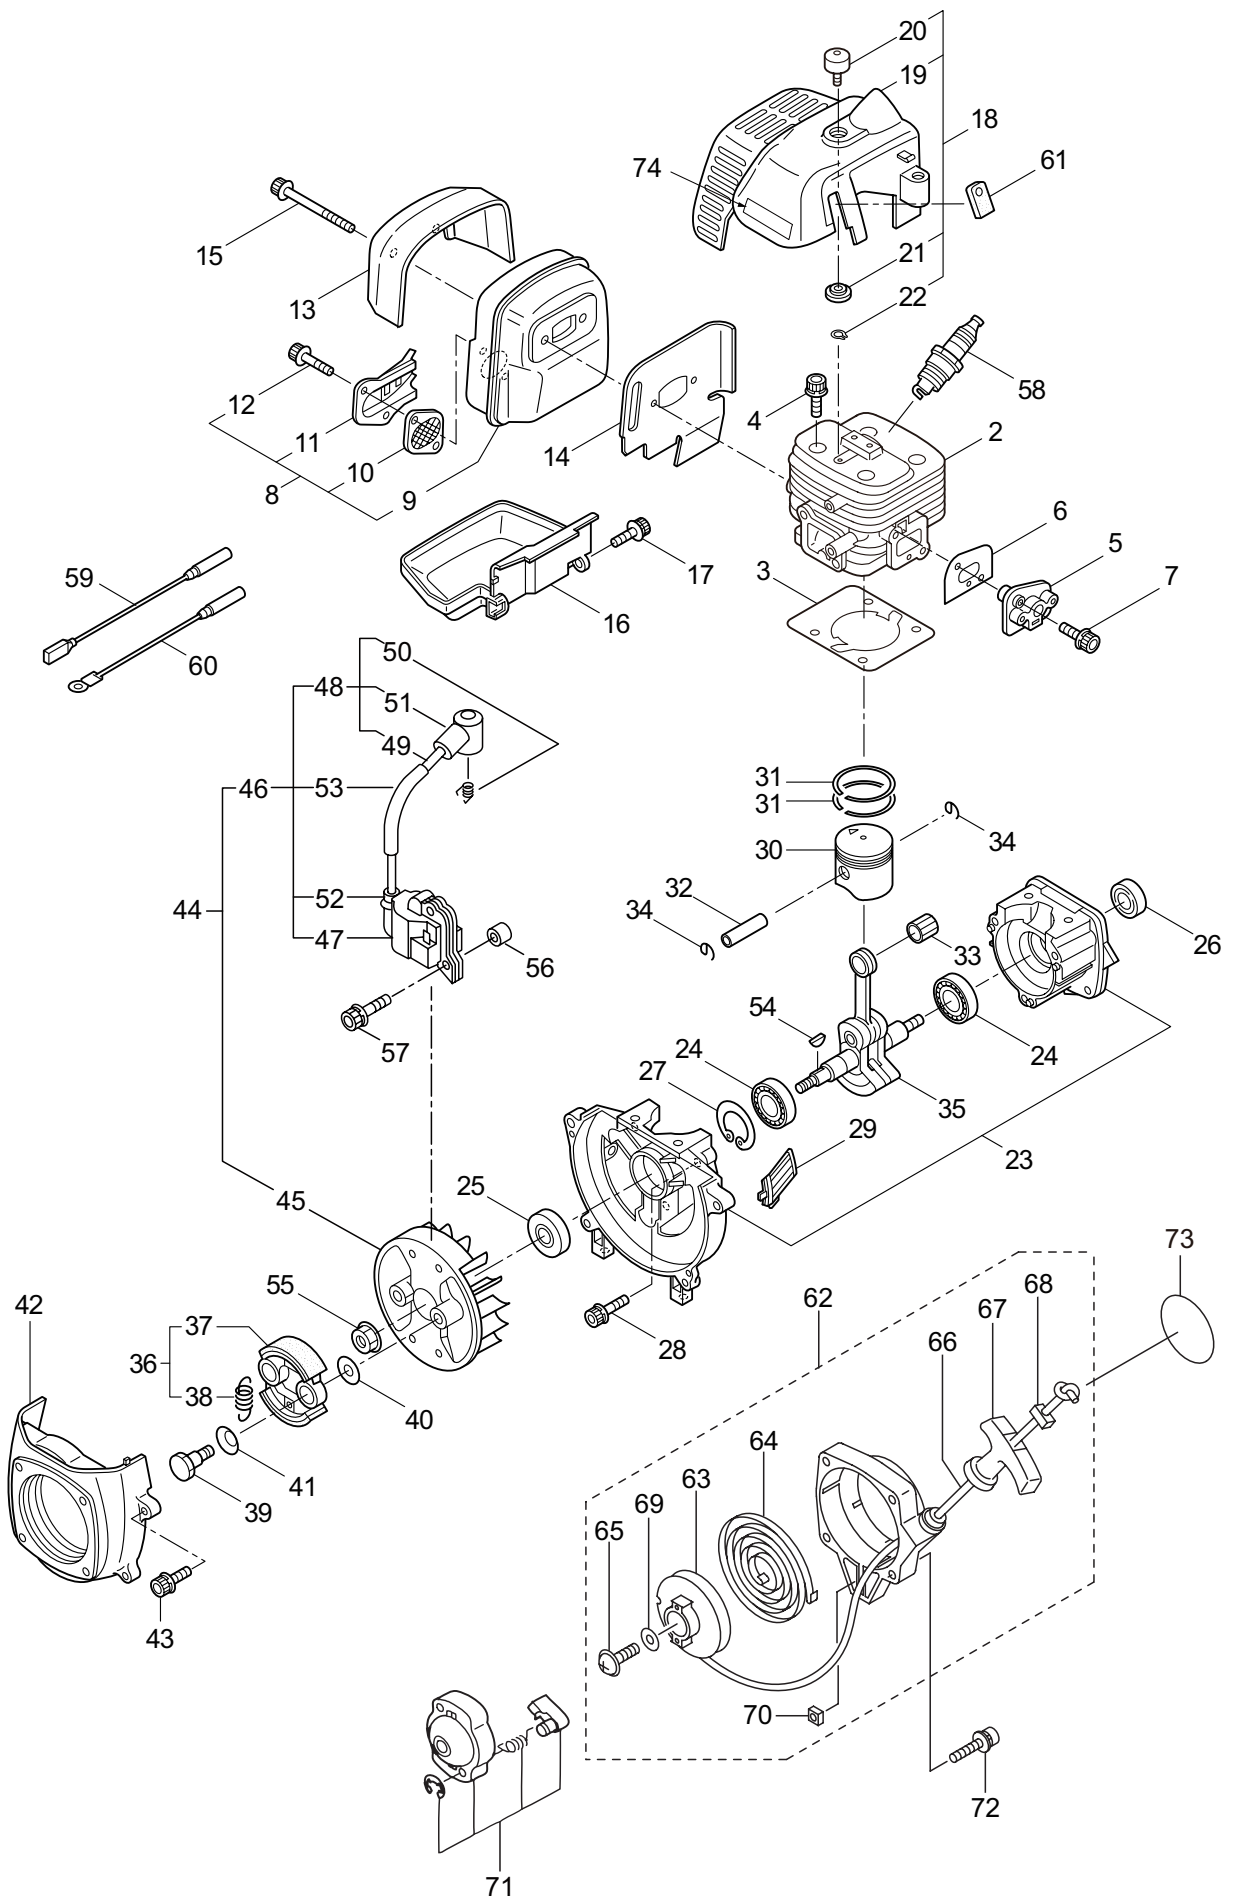

3. AHT2350D(16) ENGINE

Ref. No.	Part No.	Part Name	Q'ty	Remarks
3-1	859822	Engine	1	CE230/112
3-2	288499	Cylinder	1	
3-3	286074	Gasket	1	
3-4	261250	Cap Screw	4	M5x20
3-5	269144	Insulator	1	New gasket required
3-6	267049	Gasket	1	
3-7	265924	Cap Screw	2	M5x25
3-8	282208	Muffler Ass'y	1	Incl.9-12
3-9	282209	Muffler Comp	1	
3-10	267056	Spark Arrester	1	
3-11	268171	Muffler Tail	1	
3-12	265107	Cap Screw	2	M4x10
3-13	268461	Holder	1	
3-14	281440	Gasket	1	
3-15	266402	Cap Screw	2	M5x55
3-16	281446	Under Cover	1	
3-17	267191	Cap Screw	1	M5x16
3-18	288800	Top Cover Ass'y	1	Incl.19-22
3-19	281444	Top Cover	1	
3-20	286300	Knob	1	
3-21	261020	Spacer	1	
3-22	261734	Snap Ring	1	#5
3-23	289246	Crankcase	1	
3-24	280488	Bearing	2	PPL 6001
3-25	261492	Oil Seal	1	ISCD12287
3-26	261386	Oil Seal	1	ISCD12227
3-27	055185	Snap Ring	1	#28
3-28	261612	Cap Screw	3	M5x30
3-29	281442	Screen	1	
3-30	283379	Piston	1	
3-31	282177	Piston Ring	2	
3-32	261036	Piston Pin	1	
3-33	263957	Bearing, Needle	1	KTV81112EG01 B2
3-34	261576	Clip,Piston	2	
3-35	268187	Crankshaft/Conn.Rod Ass'y	1	
3-36	267327	Clutch Ass'y	1	Incl.37,38
3-37	267342	Clutch Shoe	2	(2)required
3-38	267345	Spring,Clutch	1	
3-39	264505	Bolt	2	
3-40	261189	Washer	2	6x16.5x1.2
3-41	261777	Wave Washer	2	
3-42	281443	Fan Cover	1	
3-43	261250	Cap Screw	4	M5x20
3-44	288514	Magneto Ass'y	1	Incl.45-53
3-45	288515	Rotor/Fan	1