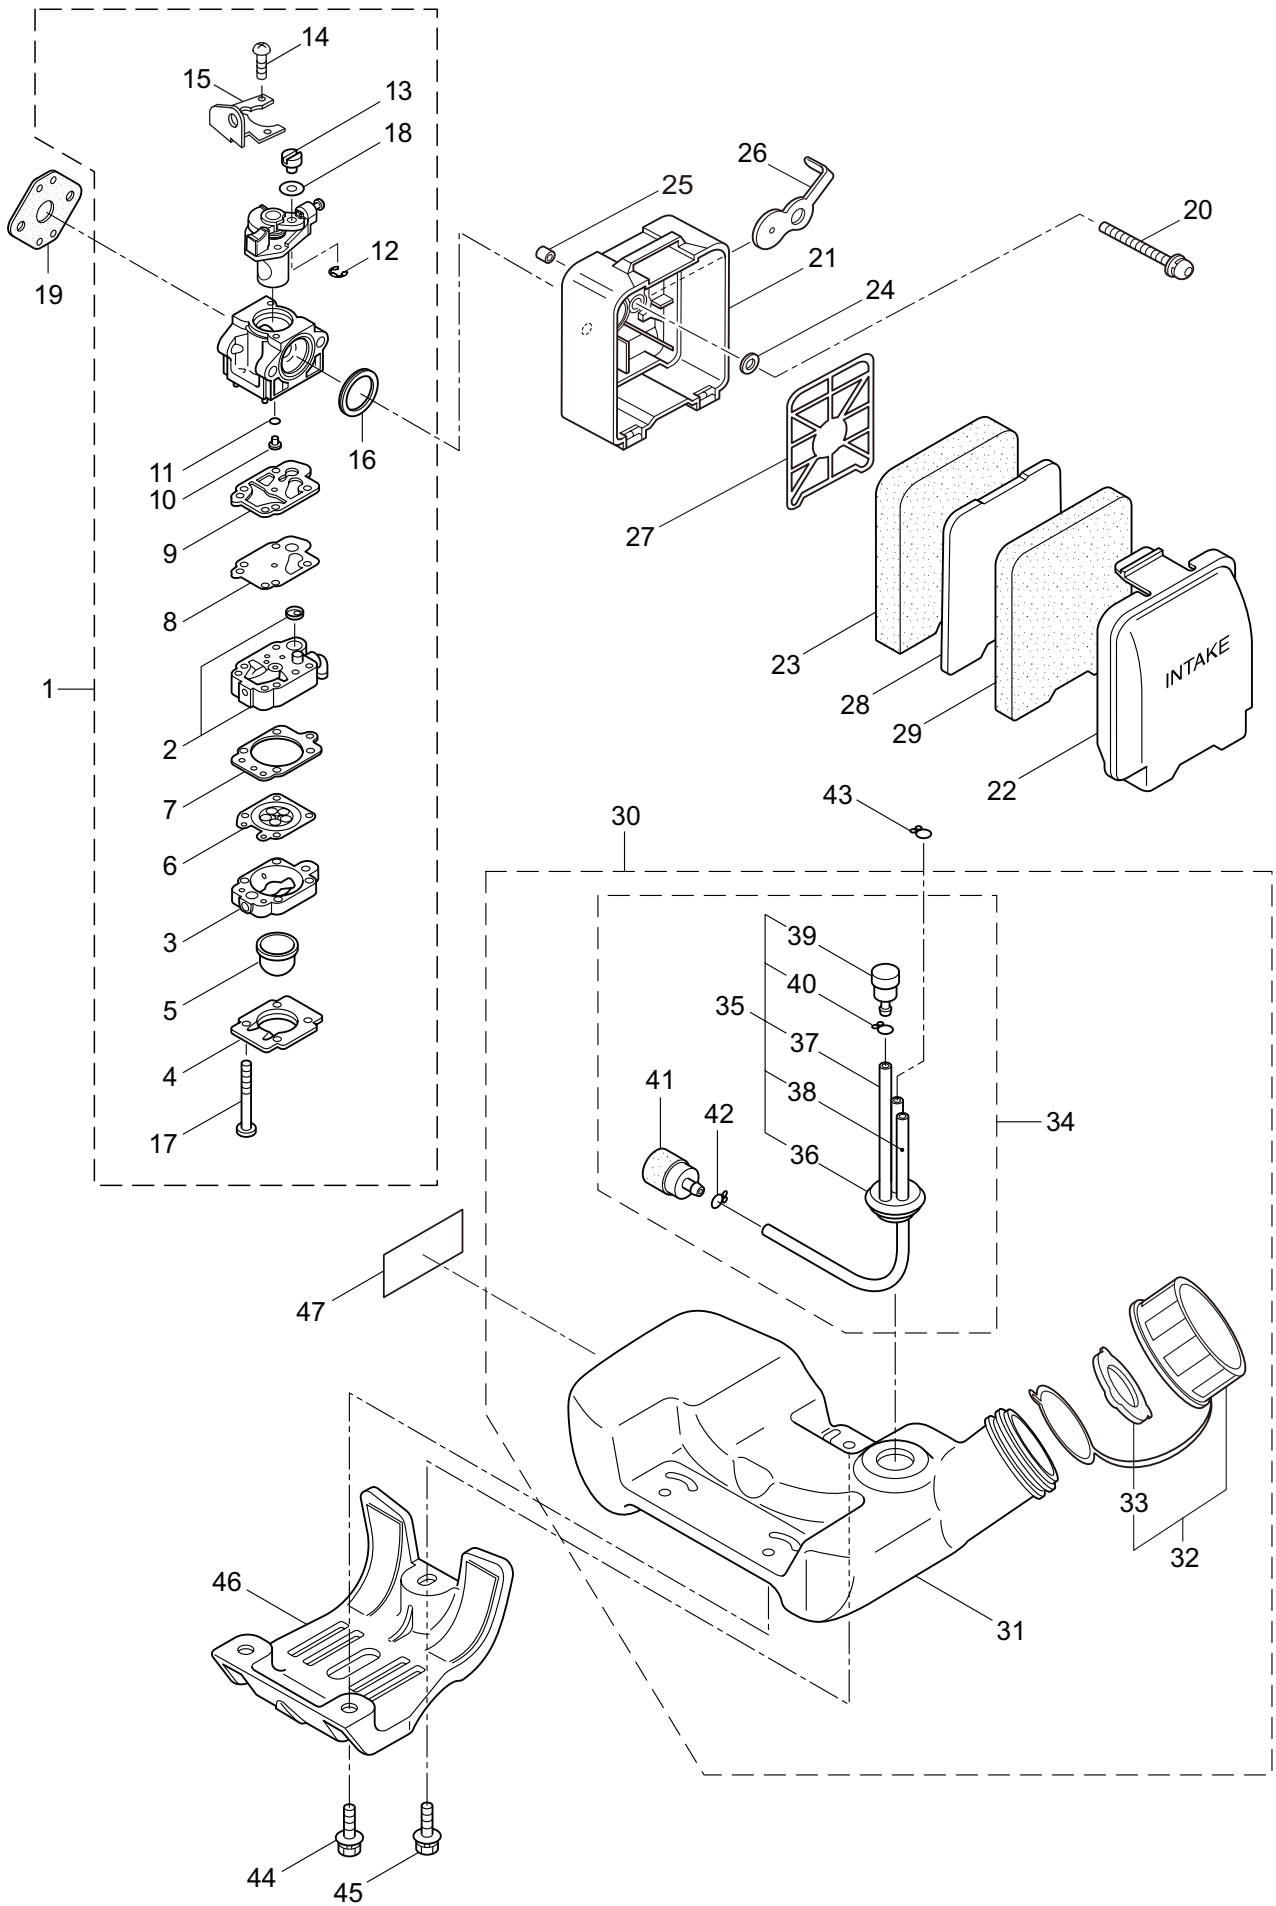

4. AHT2350D(16)
CARBURETOR, FUEL TANK

Ref. No.	Part No.	Part Name	Q'ty	Remarks
4-46	281447	Stand	1	
4-47	283207	Label	1