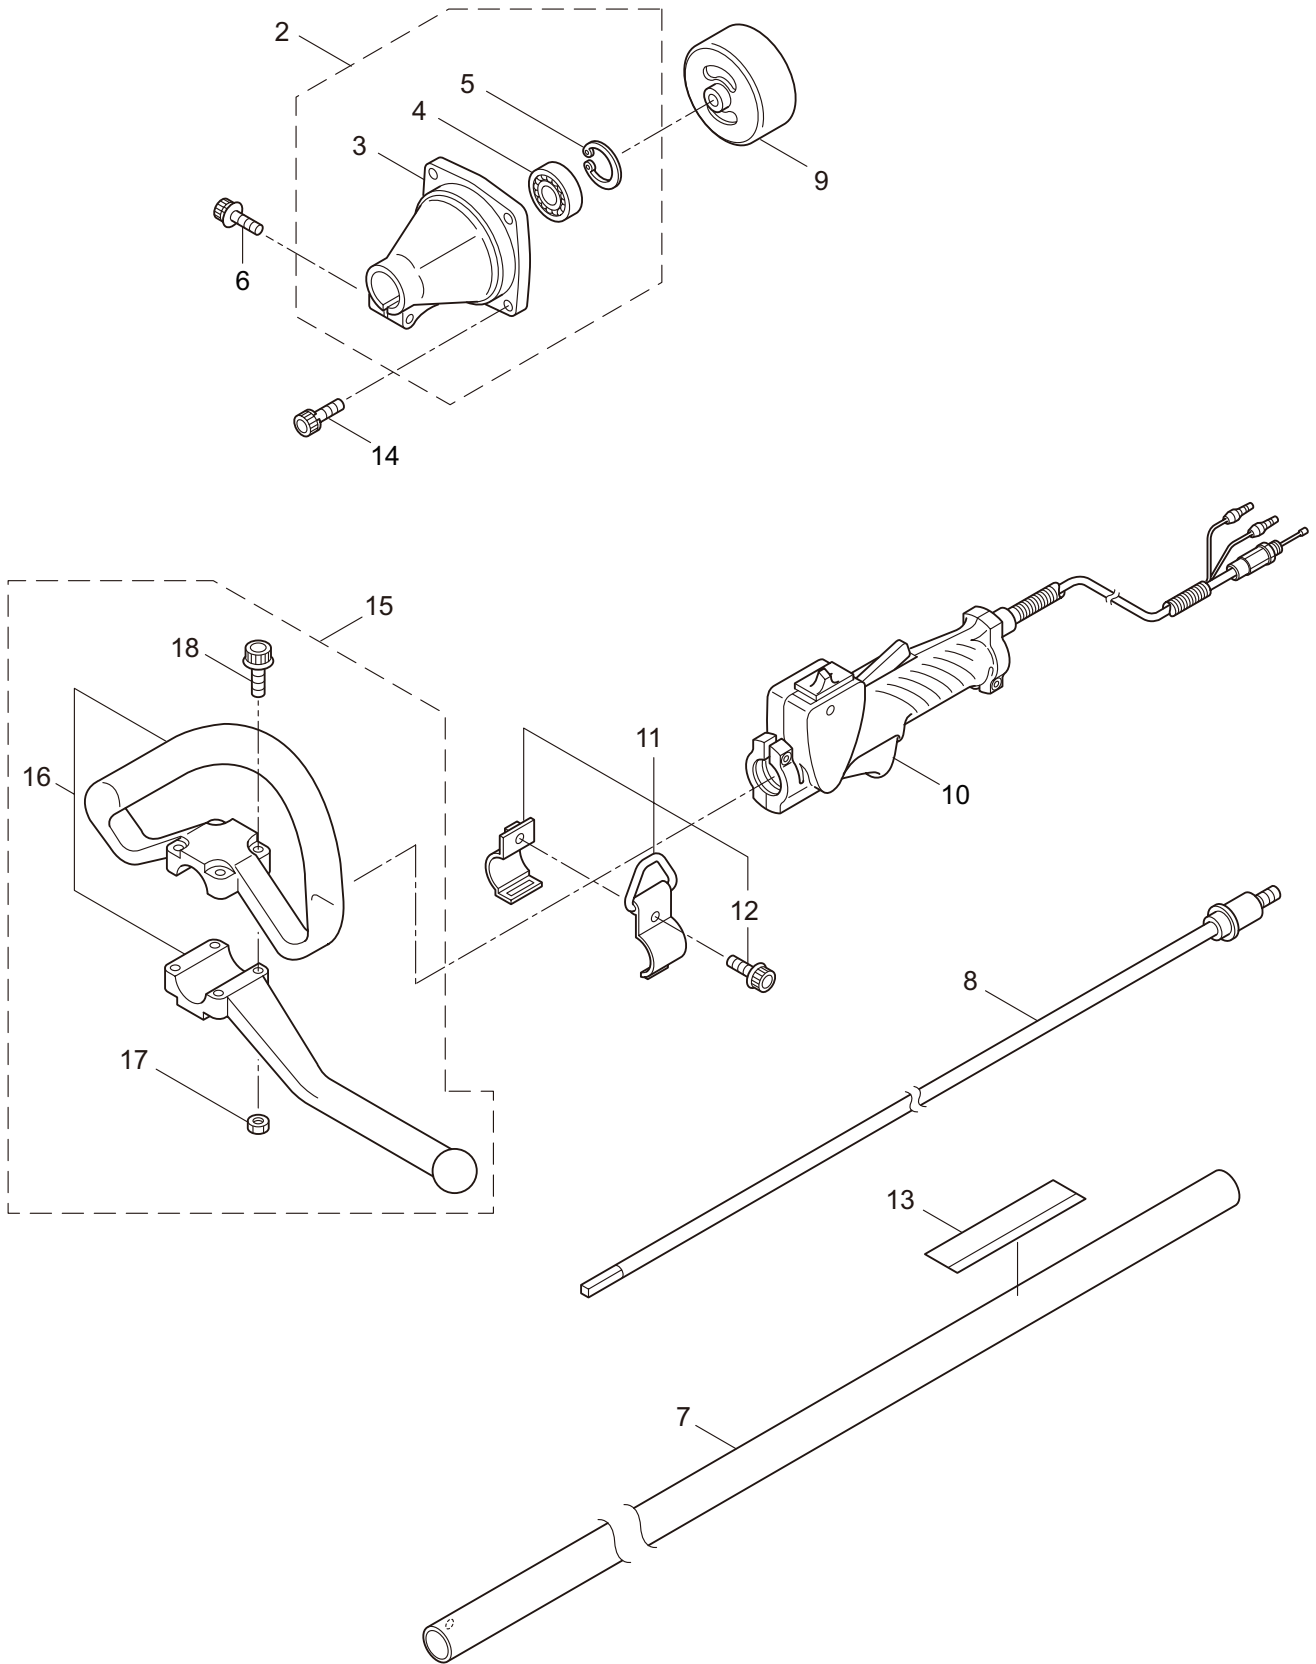

## CONTENTS

1. MAIN BODY .....	1 ~ 2
2. GEARCASE .....	3 ~ 6
3. ENGINE .....	7 ~ 10
4. CARBURETOR, FUEL TANK .....	11 ~ 14
5. ACCESSORIES .....	15 ~ 16

2016. 02.

P/N 524252

1. AHT2350D(16)  
MAIN BODY

Ref. No.	Part No.	Part Name	Q'ty	Remarks
1-1	364597	AHT2350D(16)	1	
1-2	219602	Clutch Case Ass'y	1	Incl.3-5
1-3	219465	Clutch Case	1	
1-4	016405	Bearing	1	#6200ZZ
1-5	013825	Snap Ring	1	#30
1-6	261246	Cap Screw	1	M5x25
1-7	224124	Driveshaft Tube	1	
1-8	224094	Driveshaft Ass'y	1	
1-9	054677	Clutch Drum	1	
1-10	231017	Throttle Trigger	1	
1-11	215533	Hanging Bracket Ass'y	1	Incl.12
1-12	261762	Cap Screw	1	M5x14
1-13	237874	Label	1	AHT2350D
1-14	261250	Cap Screw	4	M5x20
1-15	231955	Loop Handle Ass'y	1	Incl.16-18
1-16	225699	Loop Handle	1	
1-17	081027	Nut	4	M5
1-18	215608	Cap Screw	4	M5x30x16